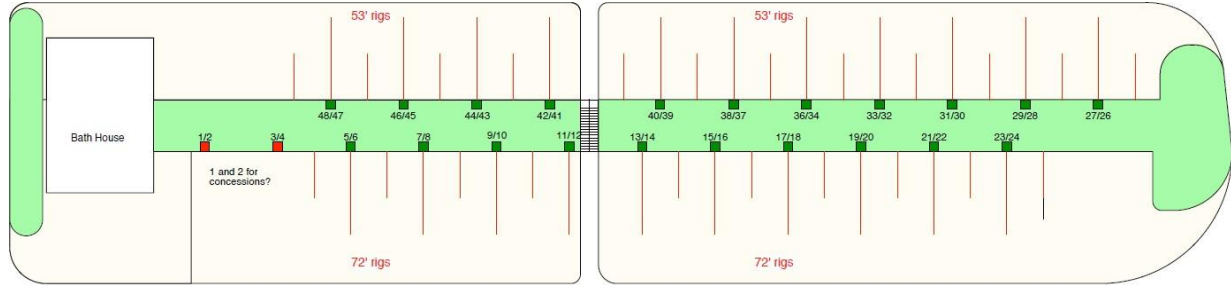

Power Box Map